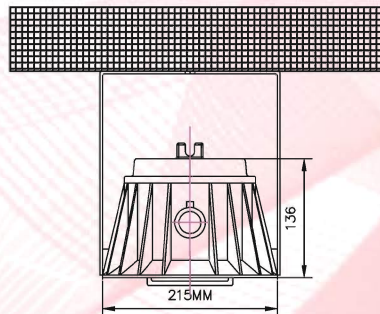

Email : vikas@trimurtitripl.com / triflp@gmail.com

Web : www.explosionproof.co.in

AAI Figure (Lux Distance Curve)

60 Watt

40 Watt

Front View

Bottom View

Examples of Mounting

Pole Mounting

Ceiling Mounting

Side Wall Mounting