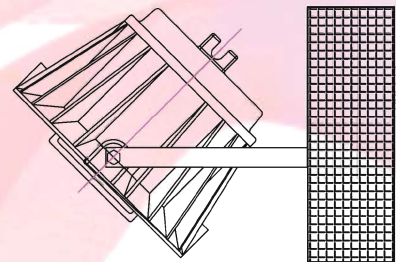

Email : vikas@trimurtitripl.com / triflp@gmail.com

Web : www.explosionproof.co.in

AAI Figure (Lux Distance Curve)

60 Watt

40 Watt

Front View

Bottom View

Examples of Mounting

Pole Mounting

Ceiling Mounting

Side Wall Mounting