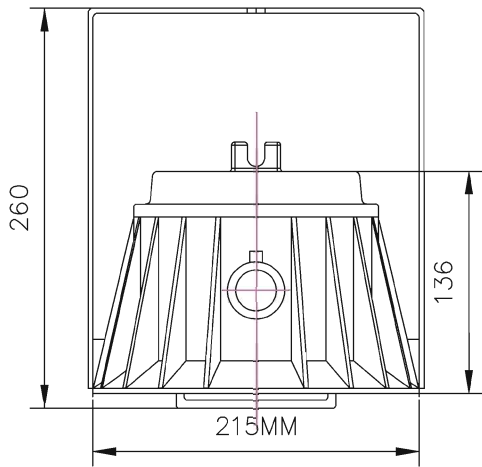

Email : vikas@trimurtitripl.com / triflp@gmail.com

Web : www.explosionproof.co.in

AAI Figure (Lux Distance Curve)

60 Watt

40 Watt

Front View

Bottom View

Examples of Mounting

Pole Mounting

Ceiling Mounting

Side Wall Mounting