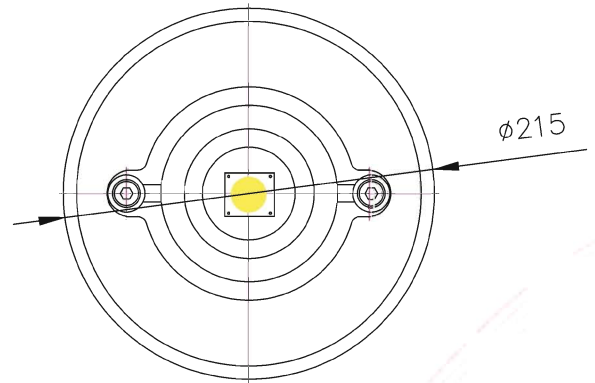

Email : vikas@trimurtitripl.com / triflp@gmail.com

Web : www.explosionproof.co.in

AAI Figure (Lux Distance Curve)

60 Watt

40 Watt

Front View

Bottom View

Examples of Mounting

Pole Mounting

Ceiling Mounting

Side Wall Mounting