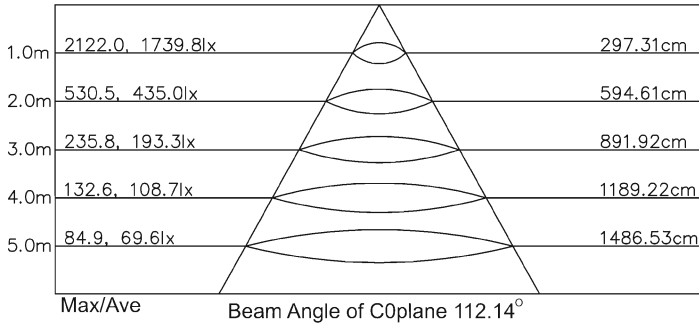

Email : vikas@trimurtitripl.com / triflp@gmail.com

Web : www.explosionproof.co.in

AAI Figure (Lux Distance Curve)

60 Watt

40 Watt

Front View

Bottom View

Examples of Mounting