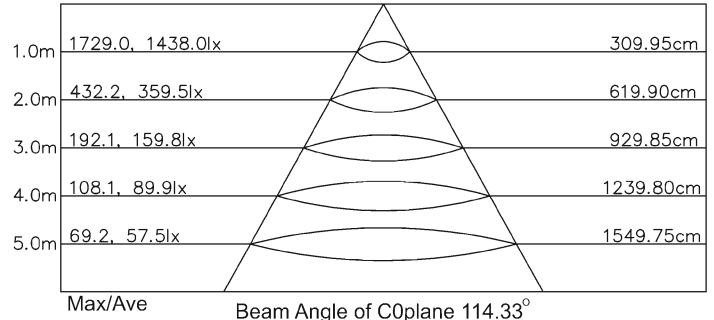

Email : vikas@trimurtitripl.com / triflp@gmail.com

Web : www.explosionproof.co.in

AAI Figure (Lux Distance Curve)

60 Watt

40 Watt

Front View

Bottom View

Examples of Mounting